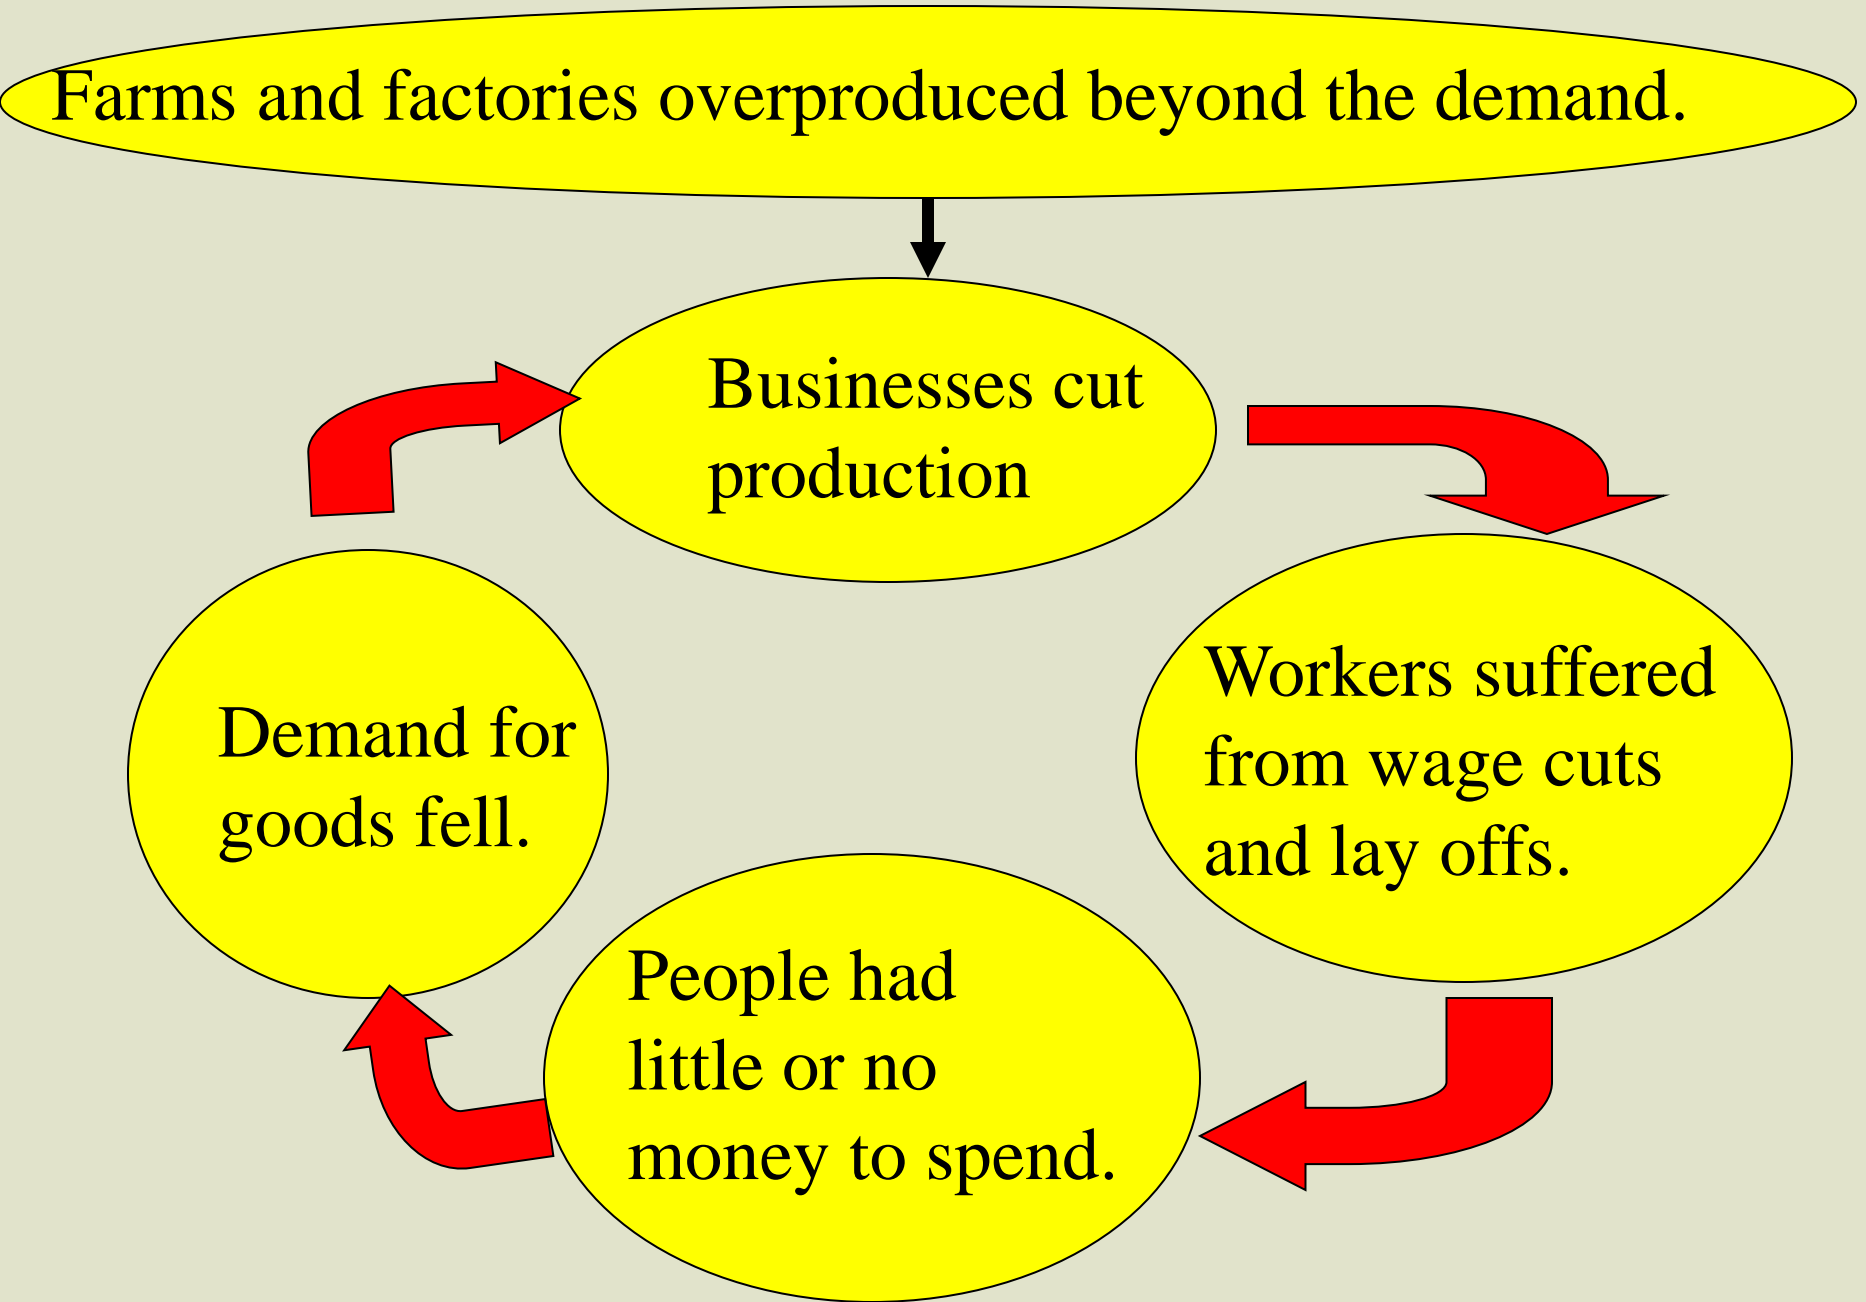

# Factors of the Great Depression

THE "GOOD NEIGHBOR" GOES VISITING

## Depression Diplomacy

- Isolationists passed a series of **Neutrality Acts** in the 1930's.
- These laws....
  - banned arms sales or loans to countries at war.
  - warned U.S. citizens not to travel on ships of countries at war.
- FDR announced the **Good Neighbor Policy** in an attempt to improve U.S. relations with Latin America.

## Nazi Germany

- Adolf Hitler and his Nazi party preached racial and religious hatred.
- Hitler claimed that Germans were a part of a superior “Aryan” race, and that Jews were to blame for Germany’s troubles.
- In 1933, Hitler became chancellor, or head of the German government.

## Hitler's policies:

- He created a **totalitarian state**, in which the Nazi's controlled every aspect of German society.
- Citizens must always obey the government, and the government could not be criticized.
- Jews had their German citizenship taken away, they were forbidden from using public facilities, and they were removed from most types of work.
- Hitler built up his armed forces, in violation of the Versailles Treaty.